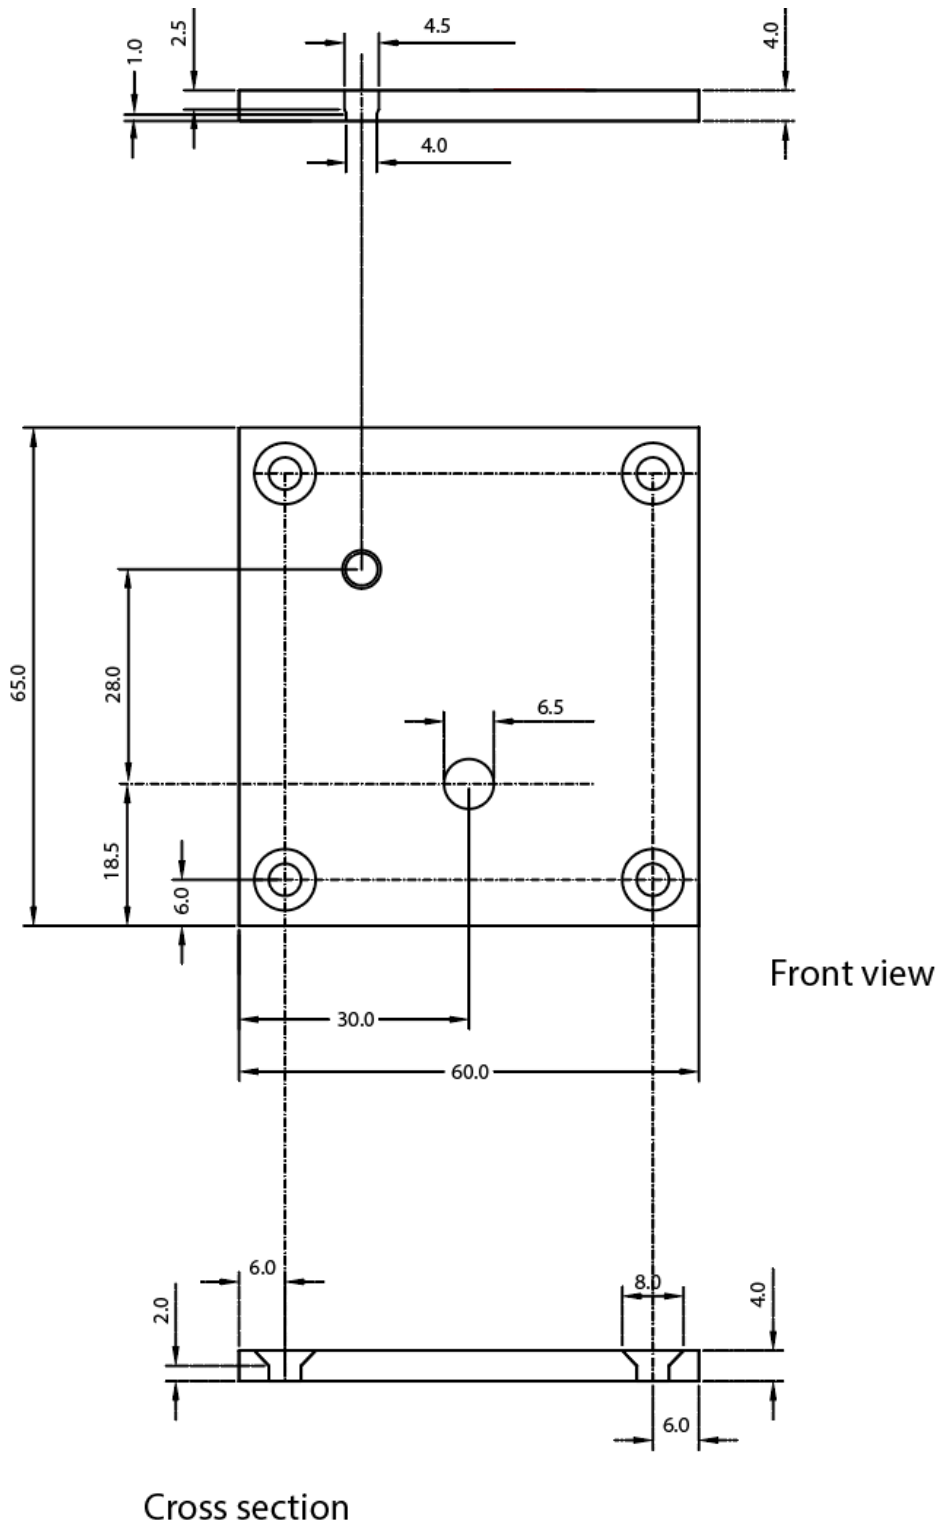

Dimensions in mm

Front view

Cross section

Dimensions of metal panel **SDRPCSV Charger Switch**

Revision : v0.0
Date : 04-05-2021